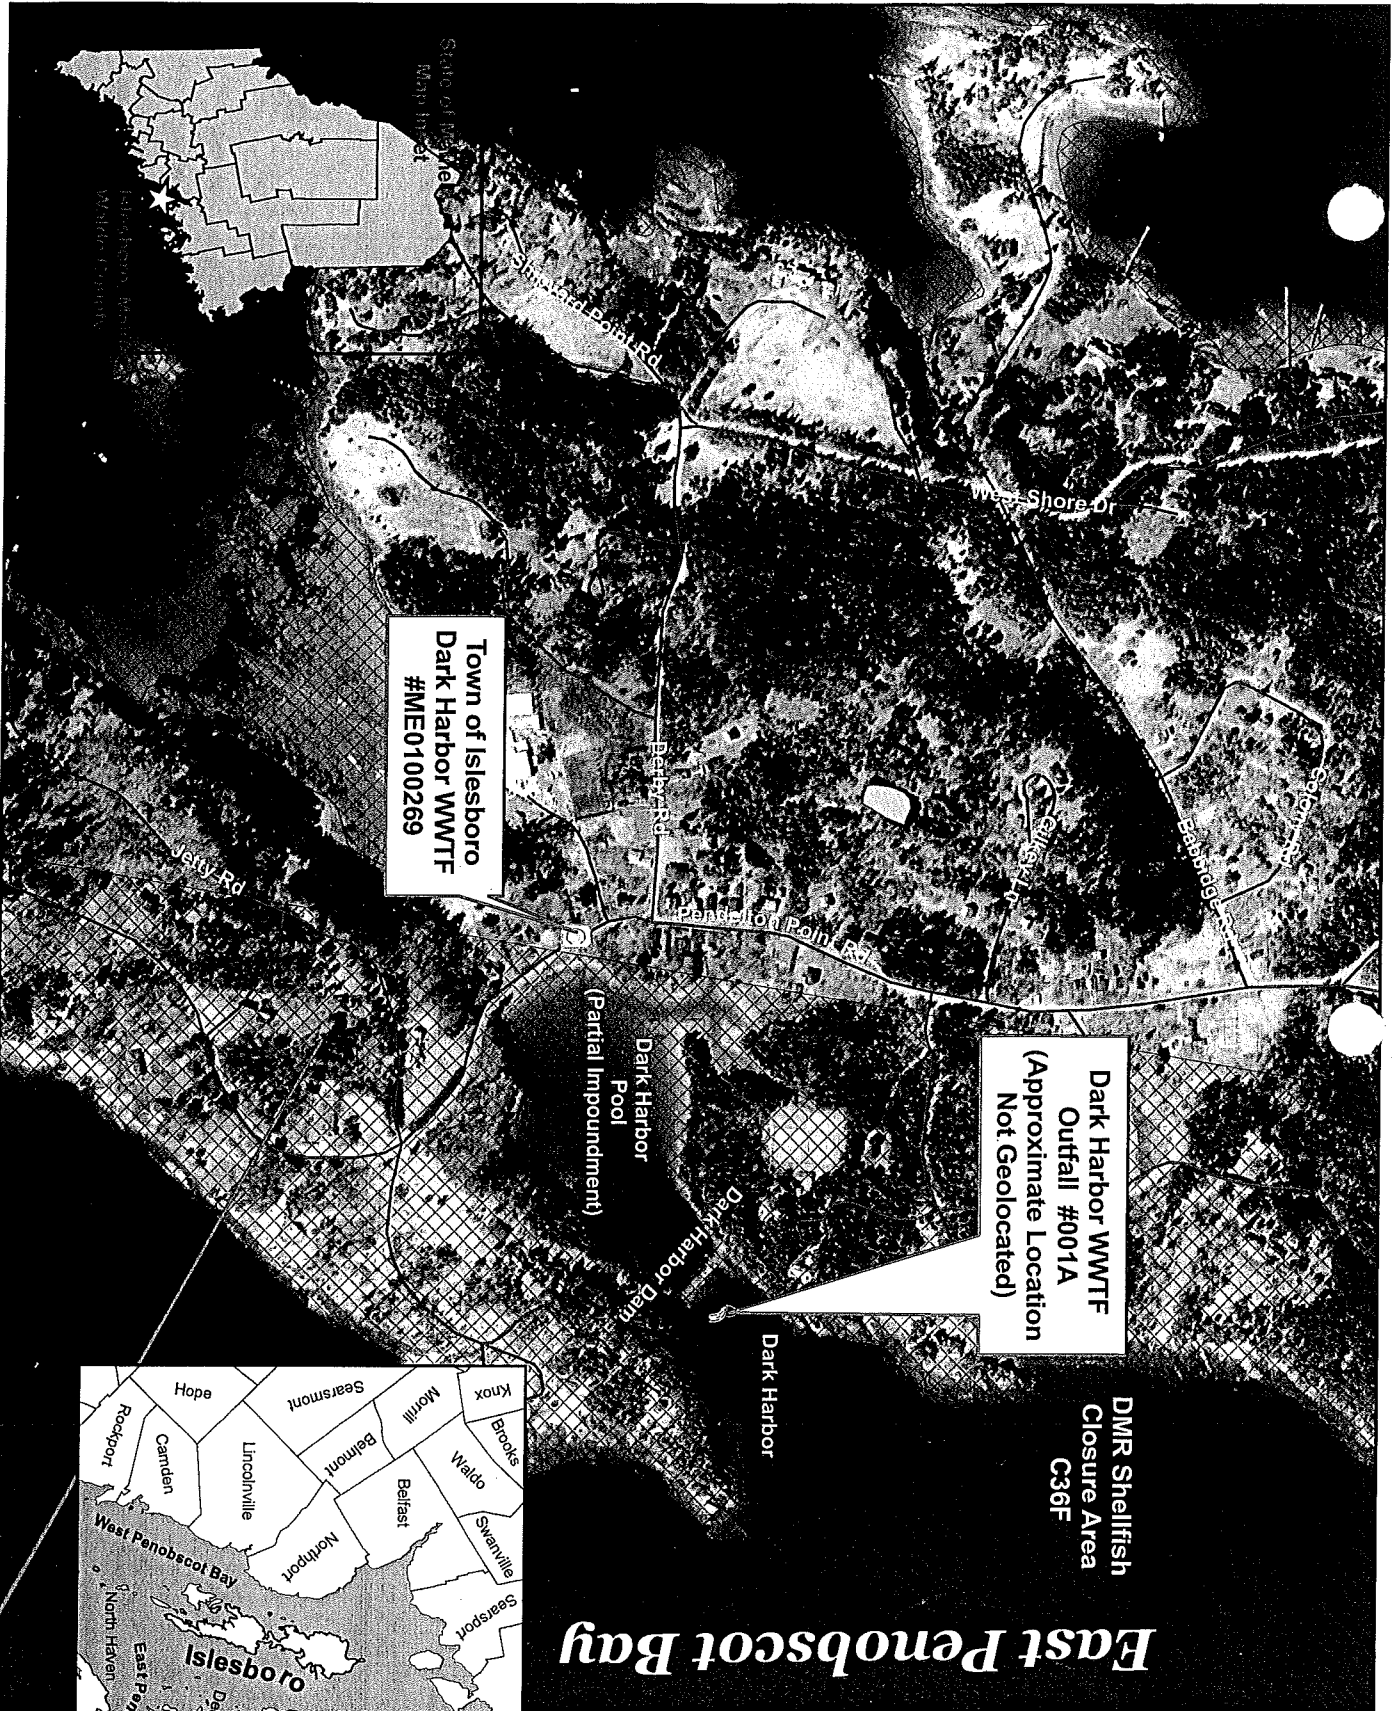

Islesboro, Maine

Dark Harbor WWTF
Outfall #001A
 (Approximate Location
 Not Geolocated)

Town of Islesboro
Dark Harbor WWTF
#ME0100269

DMR Shellfish
Closure Area
C36F

East Penobscot Bay

	Wastewater_Facilities
	Wastewater_Outfalls
Shellfish_Bed_Closures CLASS	
	Approved (within another classification)
	Conditionally Restricted
	Conditionally Approved
	Restricted
	Prohibited
	Ponds and Lakes

Regional Map Inset

Map created by Bill Hinkel
 Division of Water Resource Regulation
 Maine Department of Environmental Protection
 October 12, 2005